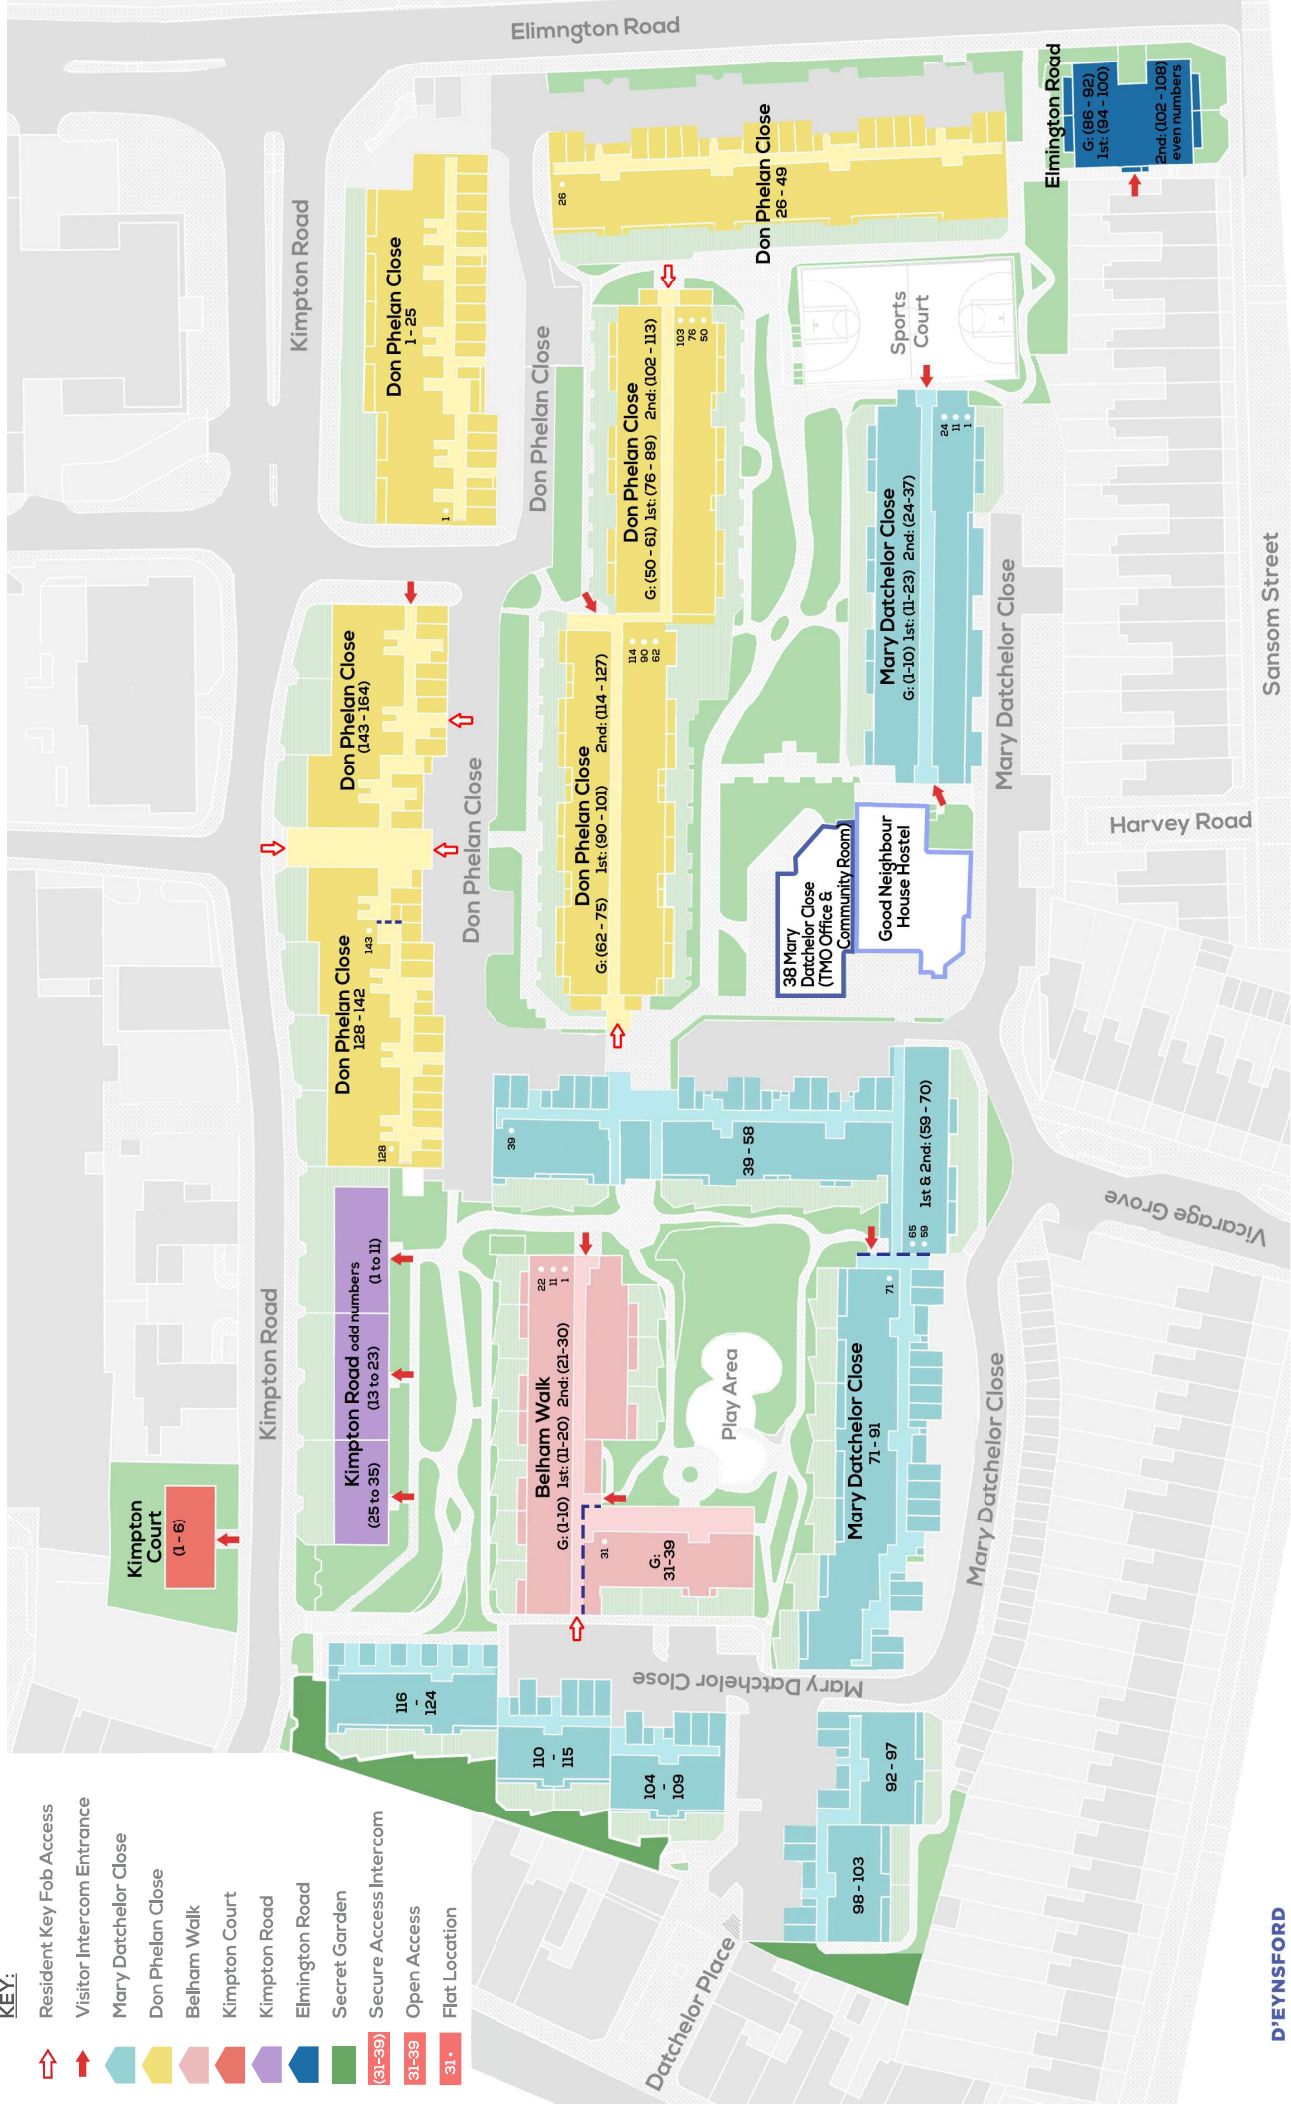

WELCOME TO THE D'EYNSFORD ESTATE

- KEY:**
-  Resident Key Fob Access
 -  Visitor Intercom Entrance
 -  Mary Datchelor Close
 -  Don Phelan Close
 -  Belham Walk
 -  Kimpton Court
 -  Kimpton Road
 -  Elmington Road
 -  Secret Garden
 -  Secure Access Intercom (31-39)
 -  Open Access 31-39
 -  Flat Location 31